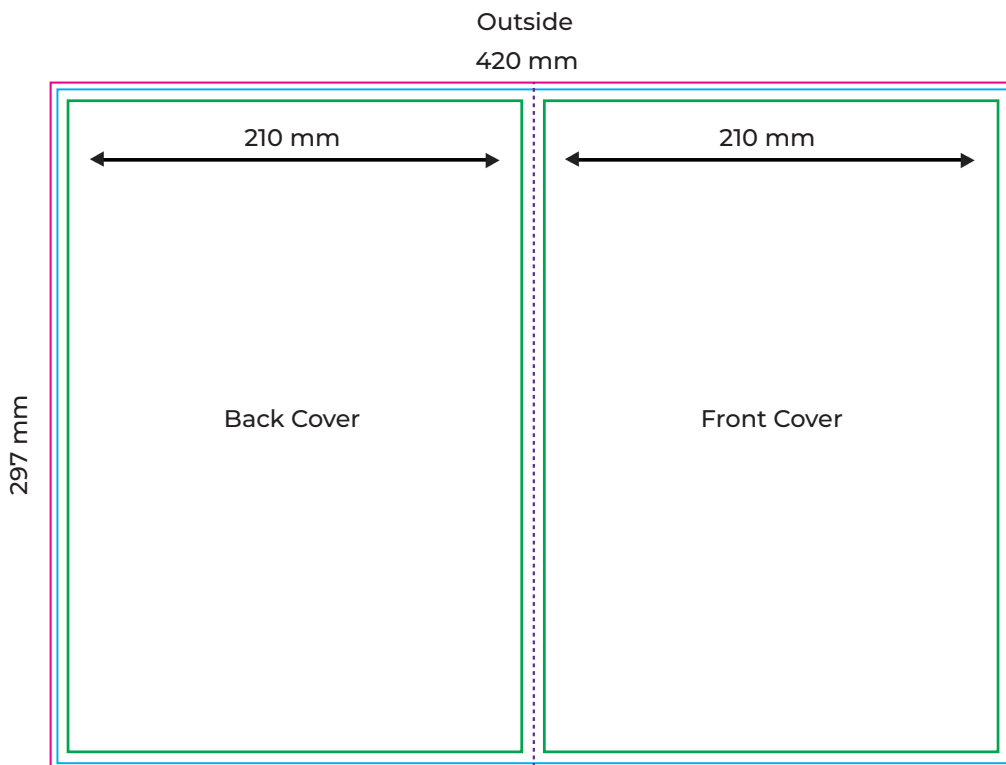

300 DPI CMYK

3mm Bleeds All Sides

PDF Format

KEY

Bleeds

The background and non-critical elements of a design should extend to this line.

Trim Line

The final size of the file and the line to which the printed card will be cut.

Safe Zone

Any text, logos or content placed in this area is entirely safe. You should place important info away from the trim line within the safe zone.

Fold Line

Where the document will be folded or creased.

Template Scale 30%

BROCHURES		Size: 420x297 mm
A3 Fold to A4		Double sided
Note: Each kind will be extra separate charge.		Stock: 120 - 300gsm Matt / Gloss
 Print. Design. Web.	09 623 6666	Color: CMYK / Greyscale
	sales@fivestarprint.co.nz	Finish: Fold, Trim & Pack