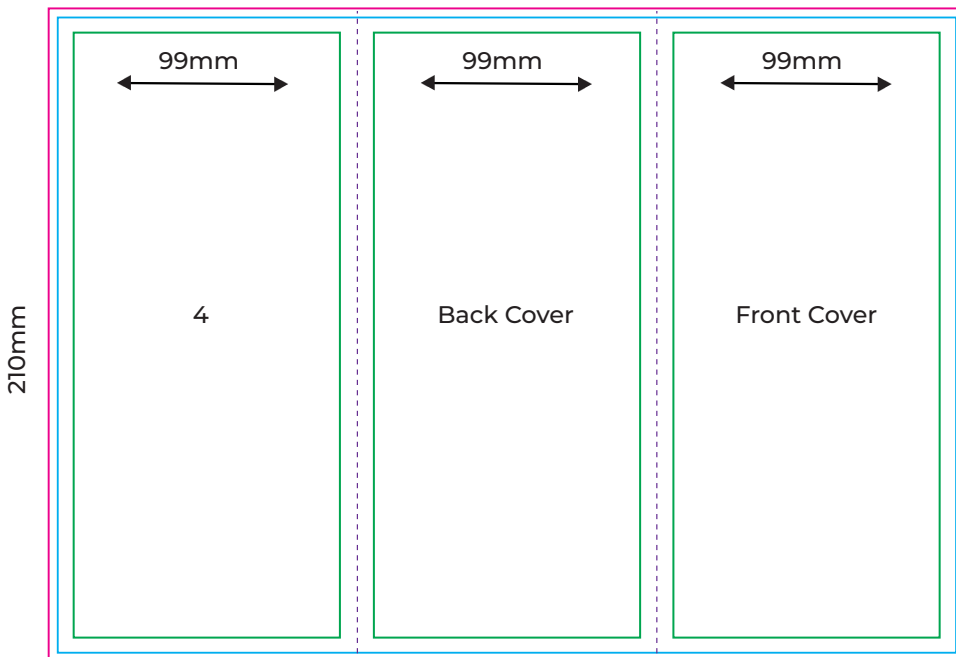

Inside
297mm

300 DPI **C M Y K**

3mm Bleeds All Sides

PDF Format

KEY

Bleeds

The background and non-critical elements of a design should extend to this line.

Trim Line

The final size of the file and the line to which the printed card will be cut.

Safe Zone

Any text, logos or content placed in this area is entirely safe. You should place important info away from the trim line within the safe zone.

Fold Line

Where the document will be folded or creased.

Outside
297mm

Template Scale 40%

BROCHURES		Size: 297x210 mm
A4 Tri-Fold		Double sided
Note: Each kind will be extra separate charge.		Stock: 80 - 300gsm Matt / Gloss
 FIVE ★ Print. Design. Web.	09 623 6666 sales@fivestarprint.co.nz	Color: CMYK / Greyscale
		Finish: Fold, Trim & Pack