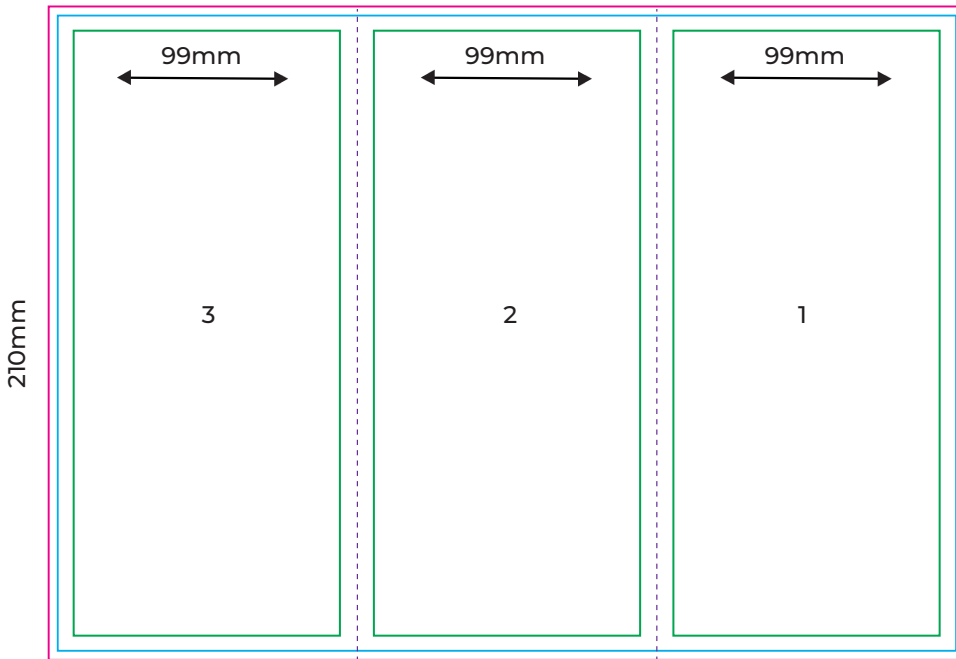

Inside
297mm

300 DPI **C M Y K**

3mm Bleeds All Sides

PDF Format

KEY

Bleeds

The background and non-critical elements of a design should extend to this line.

Trim Line

The final size of the file and the line to which the printed card will be cut.

Safe Zone

Any text, logos or content placed in this area is entirely safe. You should place important info away from the trim line within the safe zone.

Fold Line

Where the document will be folded or creased.

Outside
297mm

Template Scale 40%

BROCHURES		Size: 297x210 mm
A4 Tri-Fold		Double sided
Note: Each kind will be extra separate charge.		Stock: 80 - 300gsm Matt / Gloss
 FIVE ★ Print. Design. Web.	09 623 6666 sales@fivestarprint.co.nz	Color: CMYK / Greyscale
		Finish: Fold, Trim & Pack