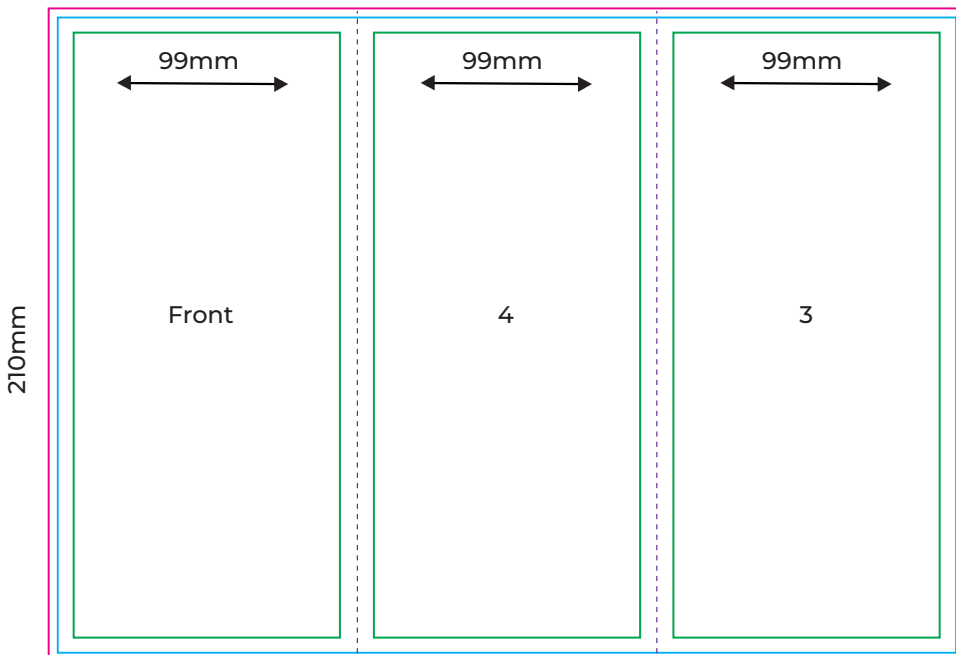

Inside
297mm

300 DPI **CMYK**

3mm Bleeds All Sides

PDF Format

KEY

Bleeds

The background and non-critical elements of a design should extend to this line.

Trim Line

The final size of the file and the line to which the printed card will be cut.

Safe Zone

Any text, logos or content placed in this area is entirely safe. You should place important info away from the trim line within the safe zone.

Fold Line

Where the document will be folded or creased.

Outside
297mm

Template Scale 40%

BROCHURES		Size: 297x210 mm
A4 Z Fold		Double sided
Note: Each kind will be extra separate charge.		Stock: 120 - 300gsm Matt / Gloss
 Print. Design. Web.	09 623 6666	Color: CMYK / Greyscale
	sales@fivestarprint.co.nz	Finish: Z-Fold, Trim & Pack