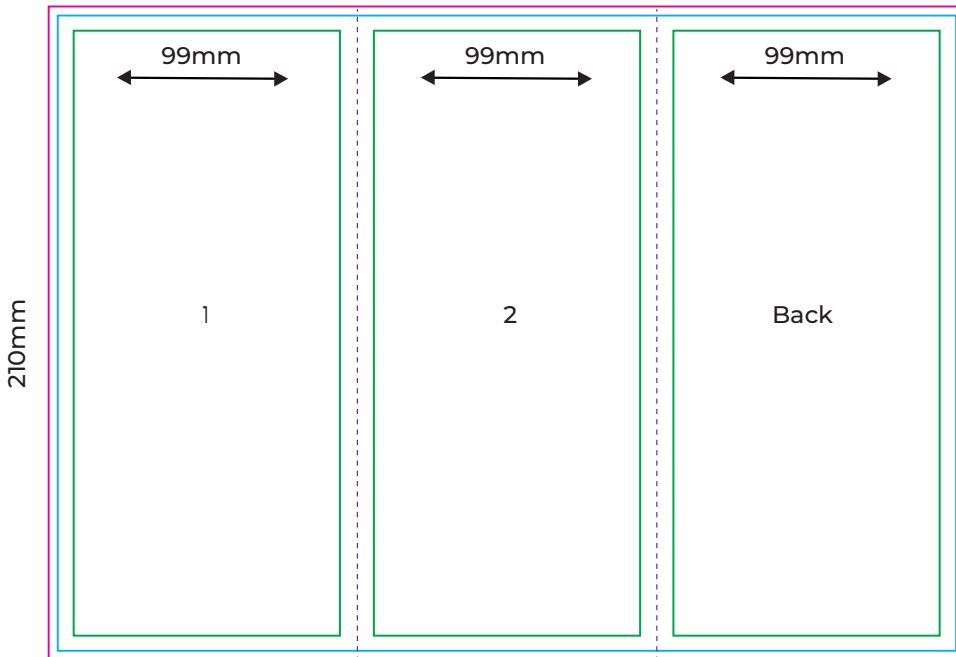

Inside
297mm

300 DPI **CMYK**

3mm Bleeds All Sides

PDF Format

KEY

Bleeds

The background and non-critical elements of a design should extend to this line.

Trim Line

The final size of the file and the line to which the printed card will be cut.

Safe Zone

Any text, logos or content placed in this area is entirely safe. You should place important info away from the trim line within the safe zone.

Fold Line

Where the document will be folded or creased.

Outside
297mm

Template Scale 40%

BROCHURES		Size: 297x210 mm
A4 Z Fold		Double sided
Note: Each kind will be extra separate charge.		Stock: 120 - 300gsm Matt / Gloss
 Print. Design. Web.	09 623 6666	Color: CMYK / Greyscale
	sales@fivestarprint.co.nz	Finish: Z-Fold, Trim & Pack