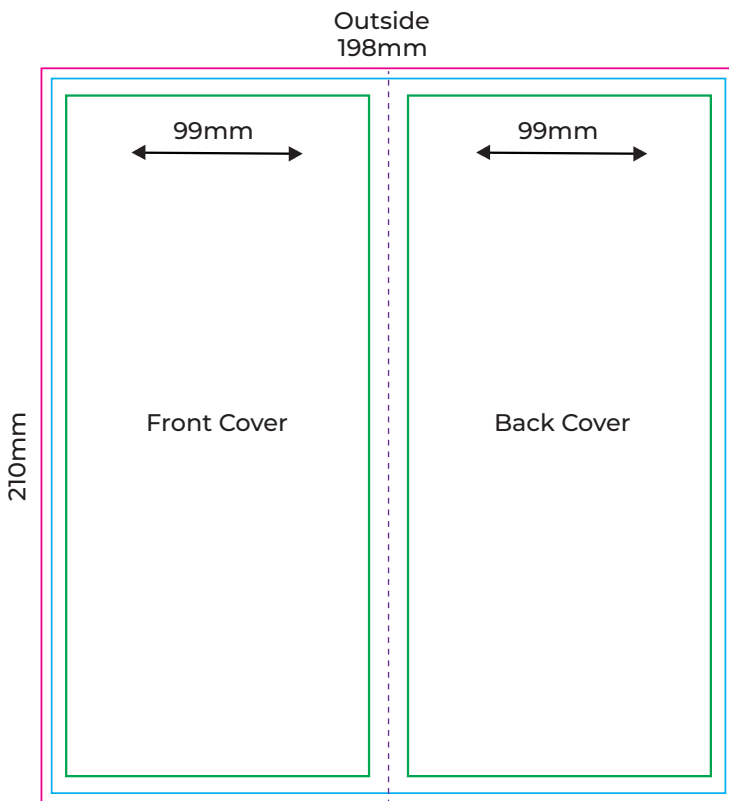

300 DPI **CMYK**

3mm Bleeds All Sides

PDF Format

KEY

Bleeds

The background and non-critical elements of a design should extend to this line.

Trim Line

The final size of the file and the line to which the printed card will be cut.

Safe Zone

Any text, logos or content placed in this area is entirely safe. You should place important info away from the trim line within the safe zone.

Fold Line

Where the document will be folded or creased.

Template Scale 45%

BROCHURES		Size: 198x210 mm
A4 Bi-Fold		Double sided
Note: Each kind will be extra separate charge.		Stock: 80 - 300gsm Matt / Gloss
 Print. Design. Web.	09 623 6666	Color: CMYK / Greyscale
	sales@fivestarprint.co.nz	Finish: Fold, Trim & Pack