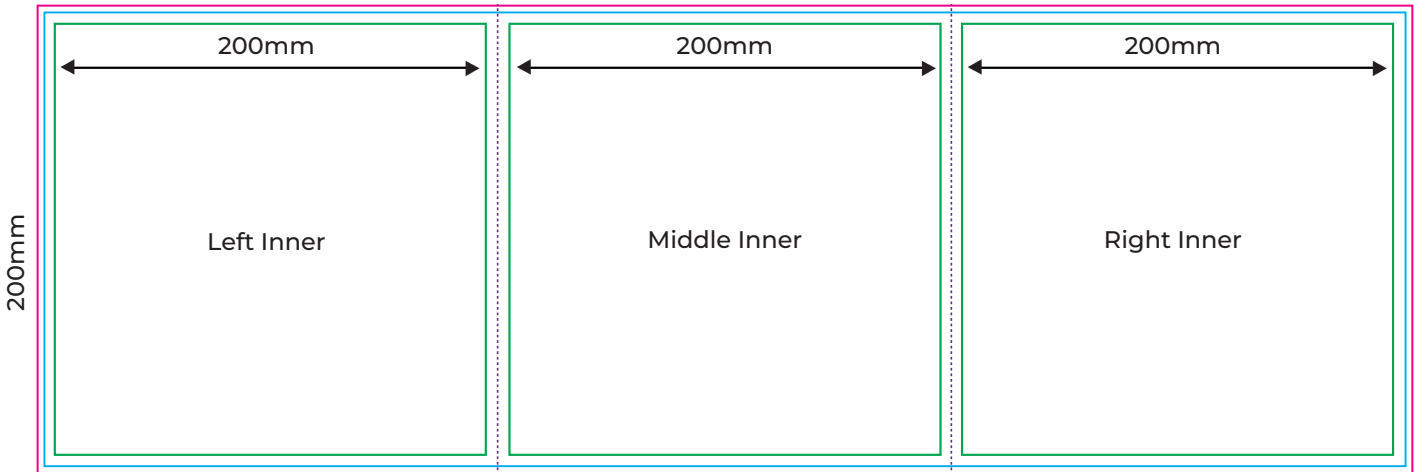

Inside 600 mm

Outside 600 mm

Template Scale 30%

300 DPI **CMYK**

3mm Bleeds All Sides

PDF Format

KEY

Bleeds

The background and non-critical elements of a design should extend to this line.

Trim Line

The final size of the file and the line to which the printed card will be cut.

Safe Zone

Any text, logos or content placed in this area is entirely safe. You should place important info away from the trim line within the safe zone.

Fold Line

Where the document will be folded or creased.

BROCHURES		Size: 600x200 mm
Square Tri-Fold		Double sided
Note: Each kind will be extra separate charge.		Stock: 120 - 300gsm Matt / Gloss
 Print. Design. Web.	09 623 6666	Color: CMYK / Greyscale
	sales@fivestarprint.co.nz	Finish: Tri-Fold, Trim & Pack