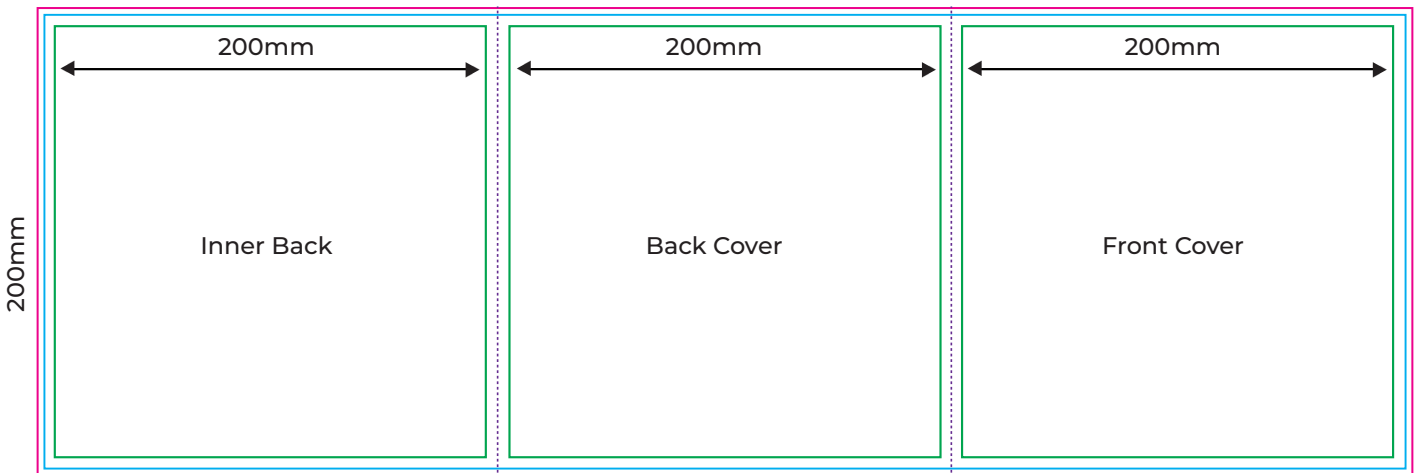

Inside 600 mm

Outside 600 mm

Template Scale 30%

300 DPI **CMYK**

3mm Bleeds All Sides

PDF Format

KEY

Bleeds

The background and non-critical elements of a design should extend to this line.

Trim Line

The final size of the file and the line to which the printed card will be cut.

Safe Zone

Any text, logos or content placed in this area is entirely safe. You should place important info away from the trim line within the safe zone.

Fold Line

Where the document will be folded or creased.

BROCHURES		Size: 600x200 mm
Square Tri-Fold		Double sided
Note: Each kind will be extra separate charge.		Stock: 120 - 300gsm Matt / Gloss
 Print. Design. Web.	09 623 6666	Color: CMYK / Greyscale
	sales@fivestarprint.co.nz	Finish: Tri-Fold, Trim & Pack